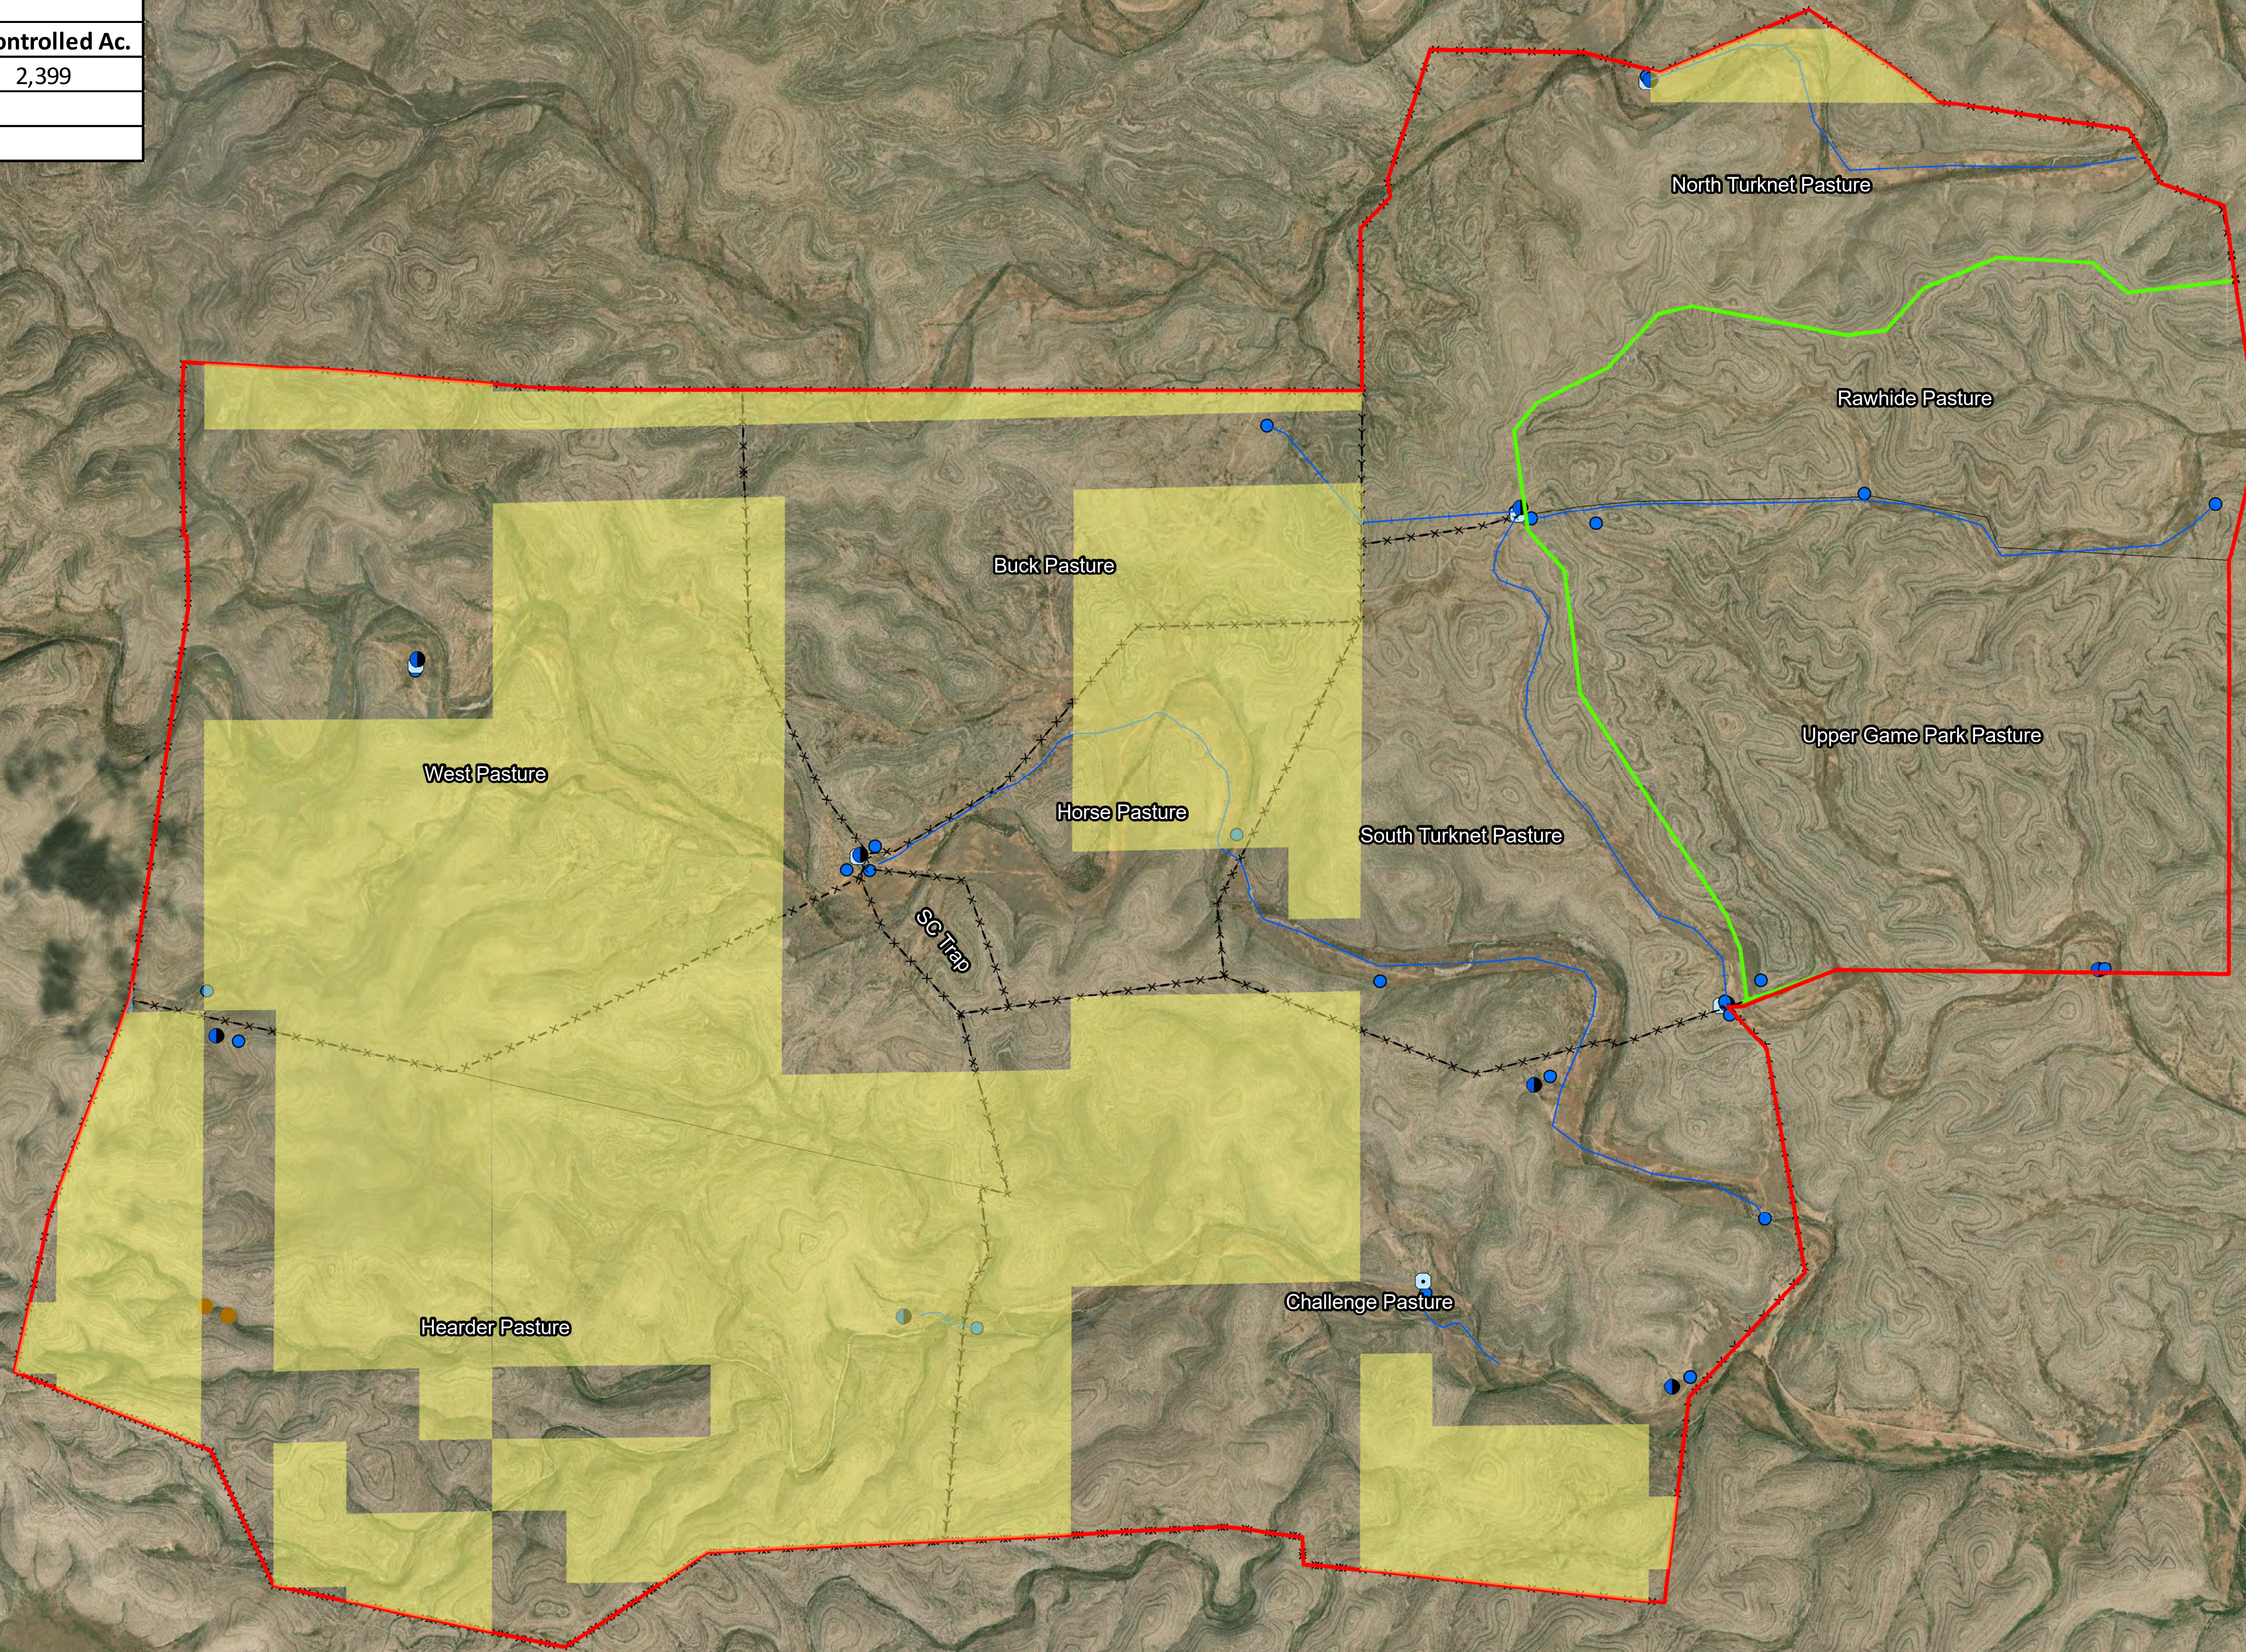

Squaw Canyon Ranch			
Deeded Ac.	State Ac.	BLM Ac.	Uncontrolled Ac.
11,145	1	7,549	2,399
Total Acres +/- 21,094			
513 Animal Units			

Legend

- Squaw Canyon Ranch
- Surface Ownership**
 - BLM
 - State
- Ranch Improvements**
 - Corrals and loading chutes
 - Retention Dam
 - ▲ Springs
 - Storage tank
 - Trough
 - Well with Storage
 - Water Pipeline
 - x-x-x-x Four Strand Fence
 - 8-foot High Fence

0 2,000 4,000 Feet

All Boundaries are Approximate

Map is For Visual Aid Only • Not A Legal Land Survey

Ranchline represents some of the finest ranch and recreational properties in the country. We are even privileged to manage the operations of a select few. All of the Ranchline companies are singularly guided by a shared belief that excellence, accountability, independence and passion are what matter most. The Western attitude of old is still what we practice today: you must always... "ride for the brand"